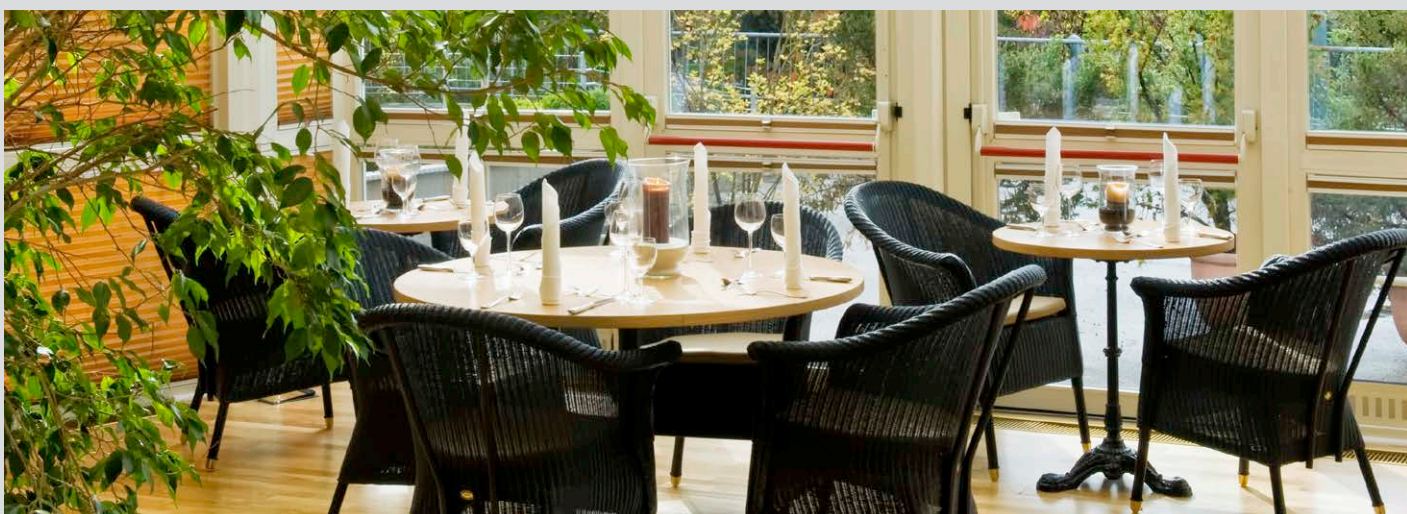

GASTRONOMIE
GASTRONOMY