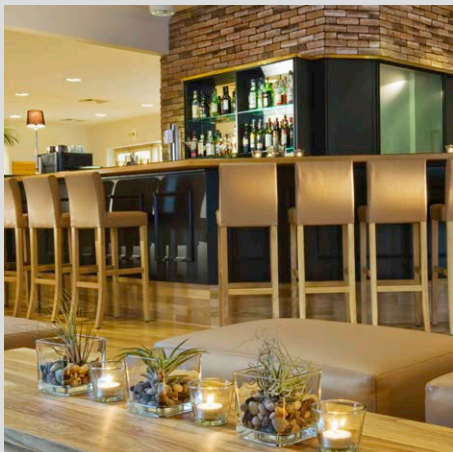

GASTRONOMIE
GASTRONOMY